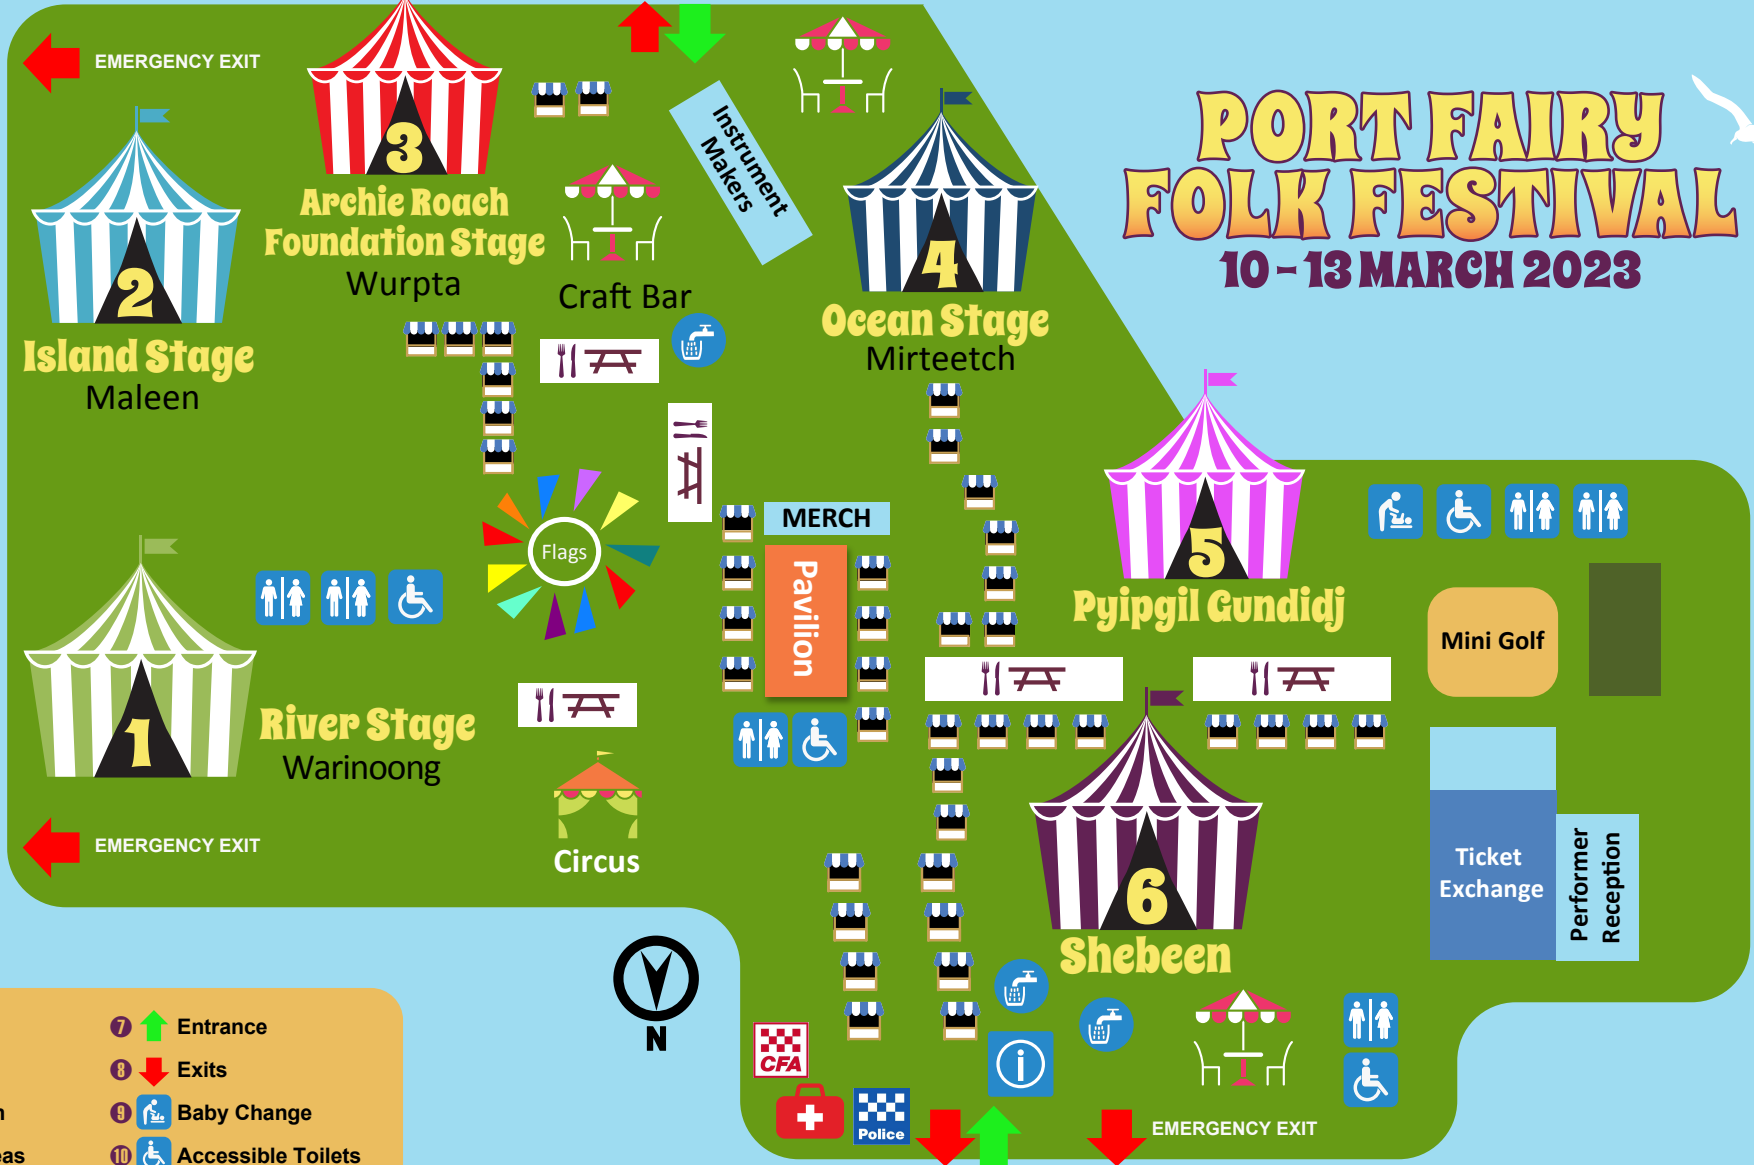

Southcombe Caravan Park

PORT FAIRY FOLK FESTIVAL

10-13 MARCH 2023

Atkinson Street

Emergency Assembly Area

Emergency Assembly Area

- 1 Information
- 2 Stalls
- 3 Water Station
- 4 Licensed Areas
- 5 Dining Tables
- 6 Toilets
- 7 Entrance
- 8 Exits
- 9 Baby Change
- 10 Accessible Toilets
- 11 First Aid
- 12 Country Fire Assoc.

Town Loop
Caravan Park Bus
Warrnambool Bus

Campbell St

Emergency Assembly Area